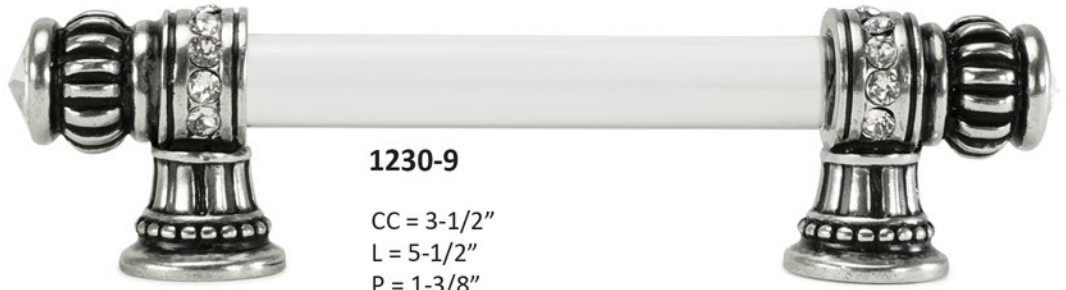

**861B-24C** CC = 3"  
L = 4"  
P = 1-1/8"

**862B-C8** CC = 4"  
L = 5"  
P = 1-1/8"

**861B5-11C** CC = 5"  
L = 5-3/4"  
P = 1-1/8"

Also Available

**861B6** CC = 6"  
L = 6-3/4"  
P = 1-1/8"

**860B-3C**  
D = 1"  
P = 1-1/8"

**863B-22C**  
D = 1"  
P = 1-1/4"

Also Available

- 1232** CC = 6"  
L = 8"  
P = 1-3/8"
- 1233** CC = 8"  
L = 10"  
P = 1-3/8"

**1230-9**

- CC = 3-1/2"
- L = 5-1/2"
- P = 1-3/8"

Acrylic rod

- 1231-9** CC = 5"  
L = 7"  
P = 1-3/8"

**1213-9**

- D = 7/8"
- P = 1-1-2"

**1205/5-22**

- CC = 5"
- L = 7-7/8"
- P = 1-3/8"

Also Available

- 1205/8** CC = 8"
- L = 9-7/8"
- P = 1-3/8"

Close UP

PRODUCTS AT OR NEAR ACTUAL SIZE